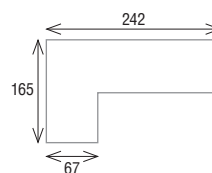

CONJUNTO CAFÉ RATÁN NATUUR

9712787

4 piezas. Estructura de metal recubierta de ratán sintético color natural, sofá 148 x 70 x 72 h cm, sillón 71 x 70 x 72h cm, mesa 109 x 59 x 36h cm.

735'00

NEW

CONJUNTO RATÁN RINCONERO CON MESA ALTA MILÁN

9708897

Estructura metálica recubierta de ratán sintético color negro y cojines de poliéster color gris. Sofá grande: 175 x 67 x h 73cm, sofá pequeño: 165 x 67 x h 73cm, mesa con sobre en polywood color gris 145 x 75 x h 68 cm.

695'00